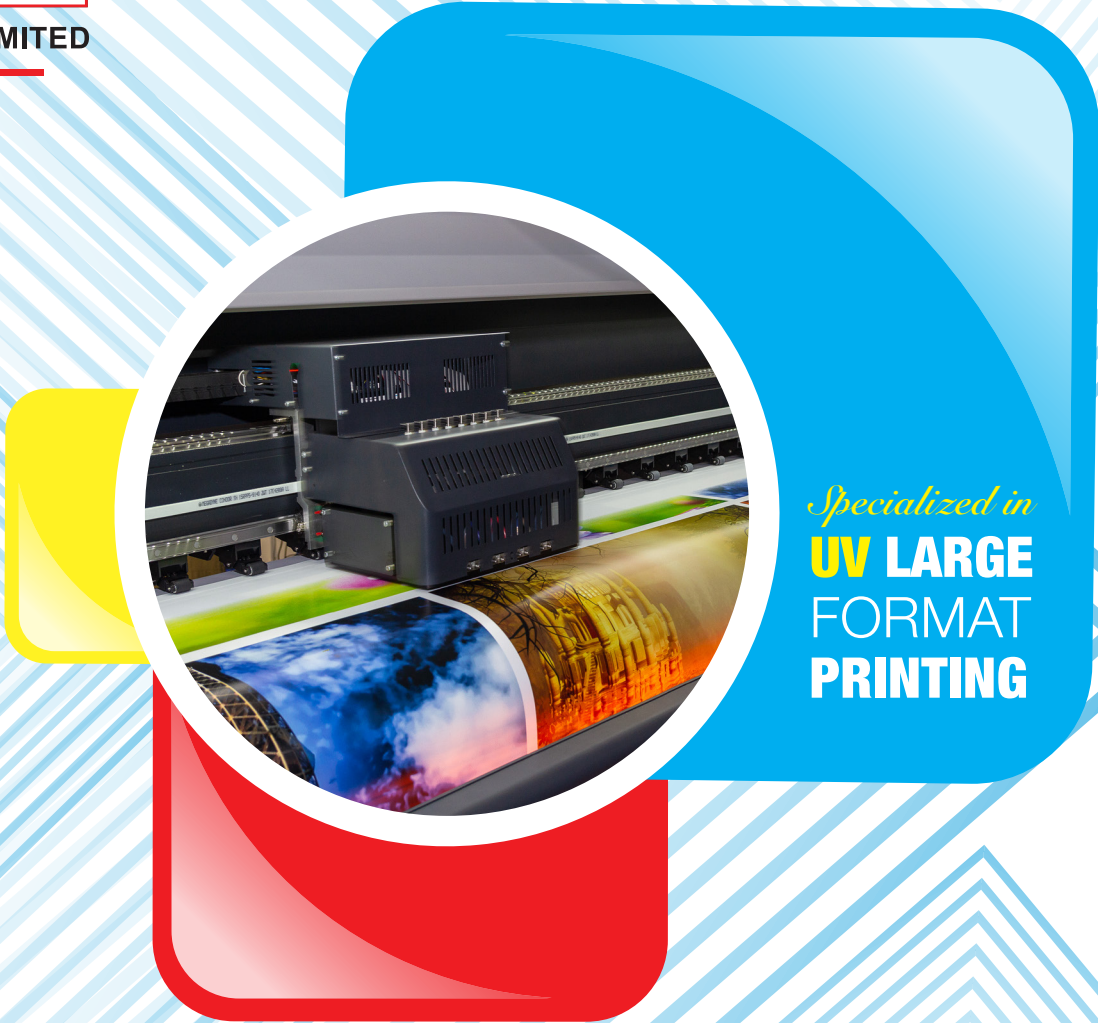

# CATALOGUE

*Specialized in*  
**UV LARGE**  
FORMAT  
**PRINTING**

WHEN QUALITY REALLY MATTERS

LARGE FORMAT, SCREEN & DTF PRINTING | BRANDING | ENGRAVING | EMBROIDERY | HEAT PRESS | DESIGNING

#### **Large Format**

---

We are specialized in UV Large format printing using state-of-the-art machines (Anapurna) with outstanding quality in printing of Billboards, Roll up banners, Office & Vehicle branding, Stickers, Forex boards and Abs boards direct printing